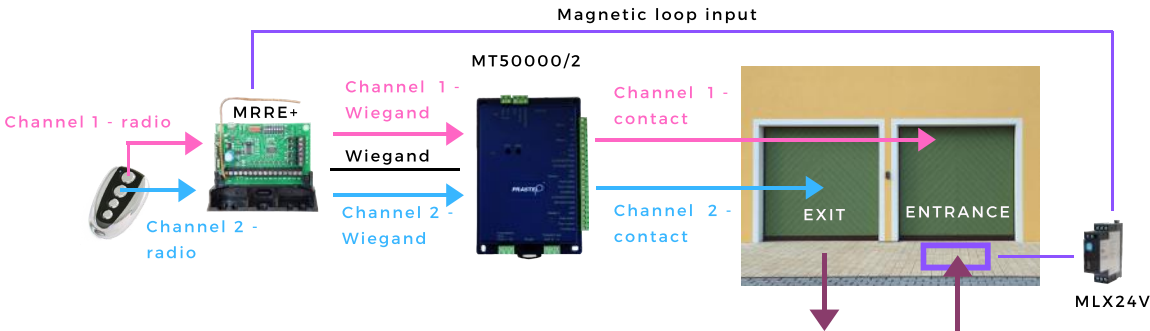

Application diagram

PERFECT FOR : PARKINGS / CAMPSITE / BUILDINGS MANAGEMENT...

*All our 433 MHz range receivers
www.prastel.com